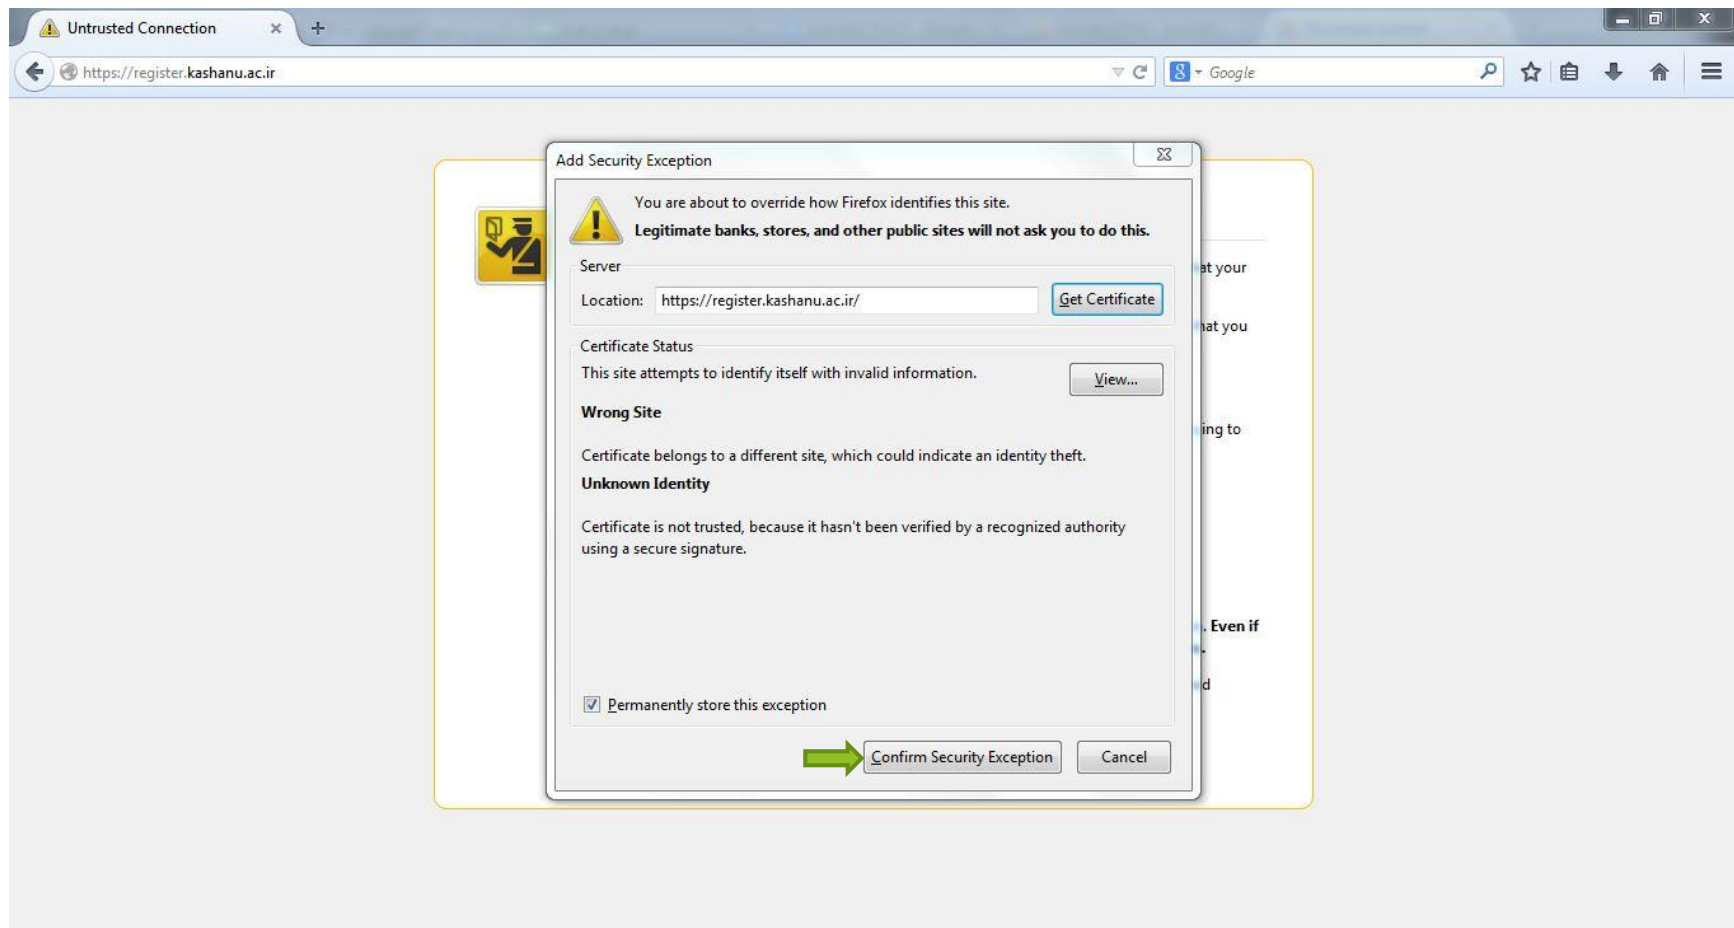

Normally, when you try to connect securely, sites will present trusted identification to prove that you are going to the right place. However, this site's identity can't be verified.

What Should I Do?

If you usually connect to this site without problems, this error could mean that someone is trying to impersonate the site, and you shouldn't continue.

► **Technical Details**

▼ **I Understand the Risks**

If you understand what's going on, you can tell Firefox to start trusting this site's identification. **Even if you trust the site, this error could mean that someone is tampering with your connection.**

Don't add an exception unless you know there's a good reason why this site doesn't use trusted identification.

در پنجره ظاهر شده روی کلید Confirm Security Exception کلیک نمائید تا به صفحه ی ابتدائی سامانه ثبت نام وارد شوید.